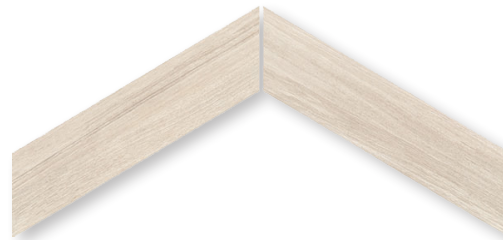

EVERWOOD

COLLECTION

MALINE TILE
ELEVATE YOUR SHOWROOM

malinetile.com

EVERWOOD

Stock Sizes

6"x36"

4"x21" Chevron

Colors

Beige

Mohogany

Nut

White

Beige | 6"x36"

Beige | 4"x21" Chevron

Mohogany | 6"x36"

Floor: Nut | 4"x21" Chevron

White | 6"x36"

White | 4"x21" Chevron

EVERWOOD

Technical Characteristics

Material	Finish	Thickness	Application	Frost Resistance	DCOF	Water Absorption	Breaking Strength
Glazed Porcelain	Matte	8.5mm Plank 9mm Chevron	Interior/ Exterior	Yes	≥0.42	≤0.5%	≥2000N