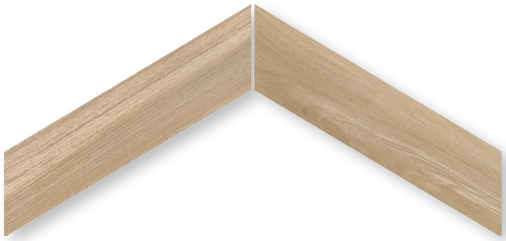

EVERWOOD

COLLECTION

MALINE TILE
ELEVATE YOUR SHOWROOM

malinetile.com

EVERWOOD

Stock Sizes

6"x36"

4"x21" Chevron

Colors

Beige

Mohogany

Nut

White

Beige | 6"x36"

Beige | 4"x21" Chevron

Mohogany | 6"x36"

Floor: Nut | 4"x21" Chevron

White | 6"x36"

White | 4"x21" Chevron

EVERWOOD

Technical Characteristics

Material	Finish	Thickness	Application	Frost Resistance	DCOF	Water Absorption	Breaking Strength
Glazed Porcelain	Matte	8.5mm Plank 9mm Chevron	Interior/ Exterior	Yes	≥0.42	≤0.5%	≥2000N